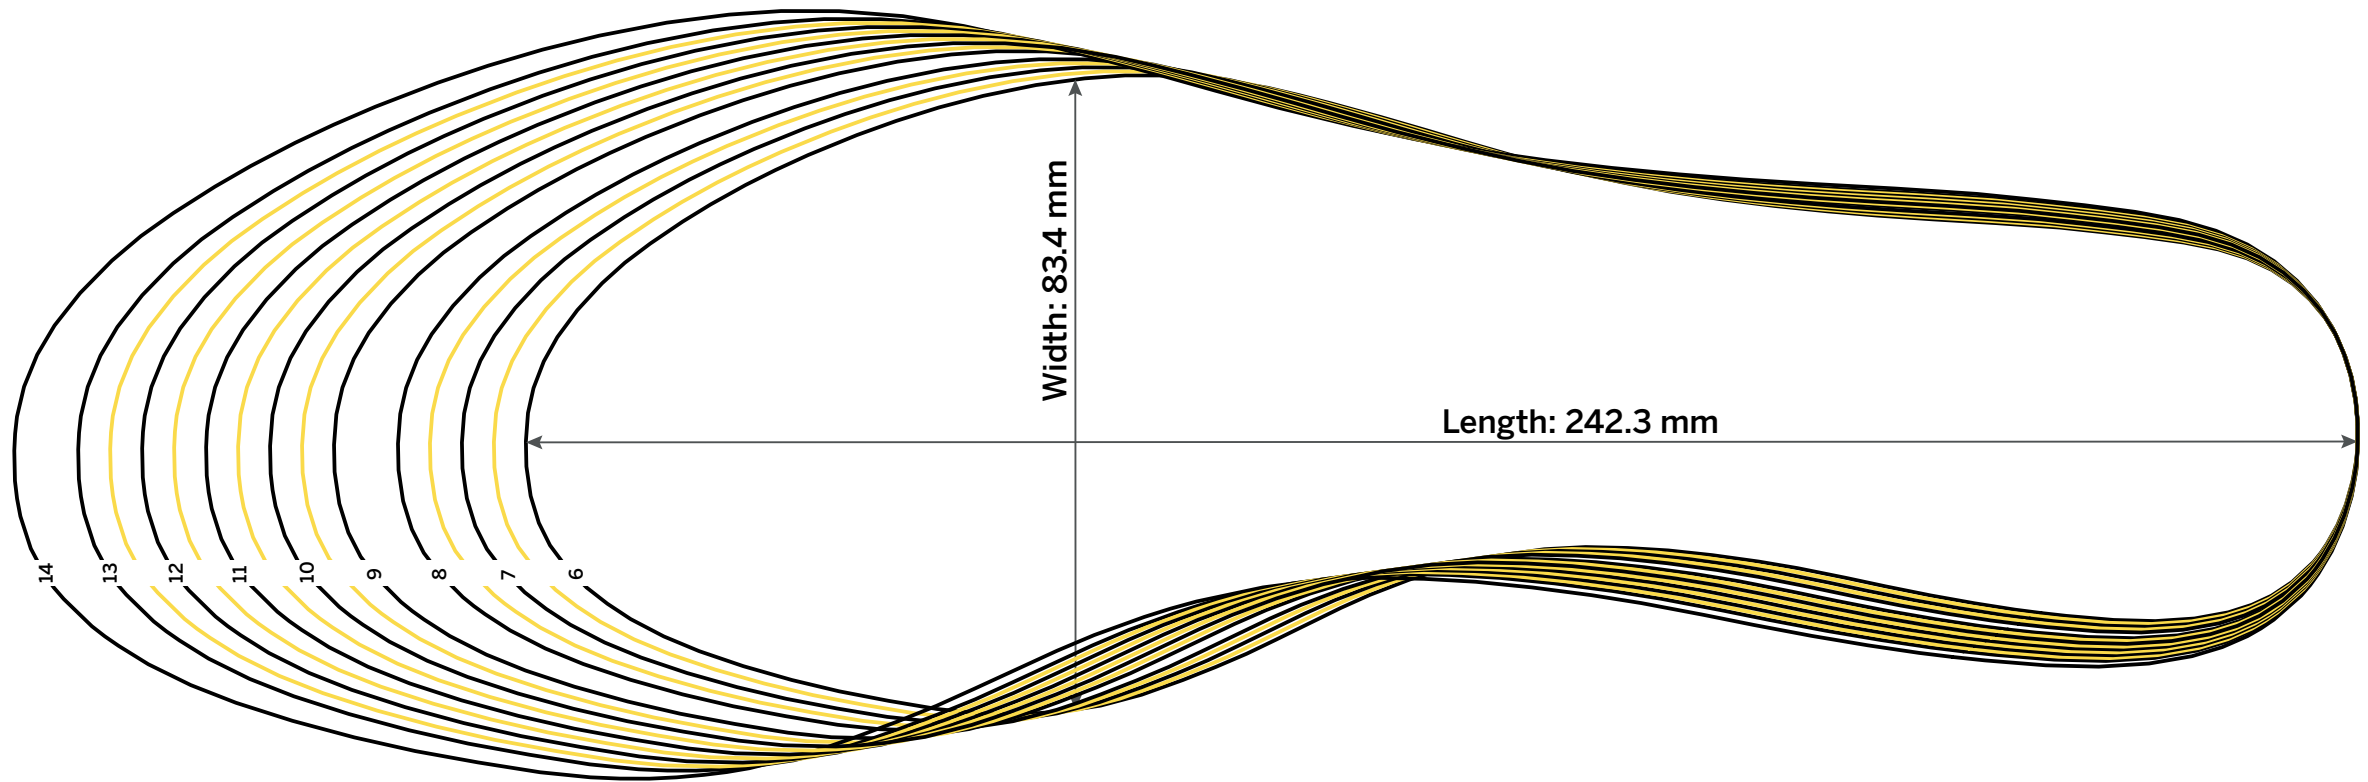

ADULT WRESTLING SHOES

KS TURBINE

Measurements are based on the inside length of the shoe.

Do not reference the external outsole measurements of your shoes, instead compare against the measurement of your foot.

USE THIS CHART: Print and select the option DO NOT SCALE. Align the back of your heel with the size you typically wear.

Allow approximately 5mm of extra space from the end of your toe to the end of the shoe size you choose.

For **WIDE** feet, size up 1 full size.

Shoe Size	6	6.5	7	7.5	8	8.5	9	9.5	10	10.5	11	11.5	12	12.5	13	13.5	14
Length (mm)	242.3	246.6	250.8	255.0	259.3	263.5	267.7	271.9	276.2	280.4	284.6	288.9	293.1	297.3	301.6	305.8	310.0
Width	83.4	84.5	85.5	86.6	87.6	88.7	89.7	90.8	91.8	92.9	93.9	95.0	96.0	97.1	98.1	99.2	100.2